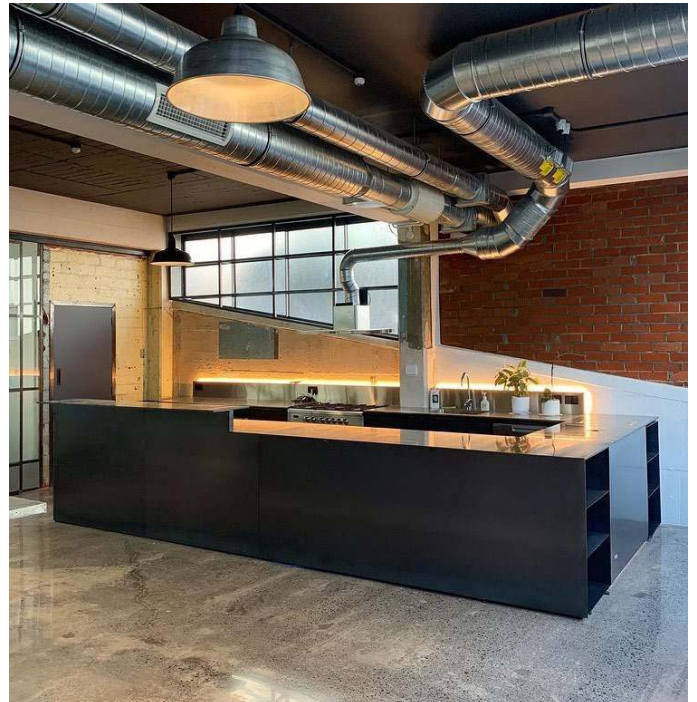

WELCOME TO THE TUESDAY CLUB

A unique and versatile urban venue tucked away in the centre of the CBD. The three floors offer a range of styles - from industrial motorcycle workshop and intimate café & bar, to a polished concrete gallery space with moveable walls and natural lighting, opening onto the street.

AT A GLANCE

- GALLERY SPACE WITH 8 MOVEABLE WALLS
- CAFE & COMMERCIAL KITCHEN
- STREET ACCESS

THE GALLERY SPACE

Enter through roller doors into the open-plan space and you'll find polished concrete floors, steel-framed windows, 8 modular wall panels and plenty of natural light. The space has easy off-street access, parking and comes fitted with all the power your AV supplier could possibly need.

CAPACITY

Cocktail
Dining
Meeting
Theatre

100
50
30
30

DETAILS

8 moveable walls:
4 X 2.39m H X 2.4m W
4 X 2.39m H X 3.15m W
Ceiling: 3.2m H - Crossbeams: 2.74m H

THE CAFE

Bolted on to our workshop, sits the café. The industrial steel and brick styled space is offset with soft-coloured velvet seating around a large zinc-top dining table. Run by Hero Sandwiches during the week, the cosy space can entertain groups up to 25. Also available for photo shoots and as an add on space to the gallery for catering or an alternative meet and greet entrance.

CAPACITY

Cocktail	25
Dining	10
Meeting	10

DETAILS

Available on evenings and weekends.

THE WORKSHOP & CORPORATE TEAM EVENTS

A fully kitted workshop on the ground floor is where we make stuff, host classes and fix motorcycles. It's also a great space for photoshoots.