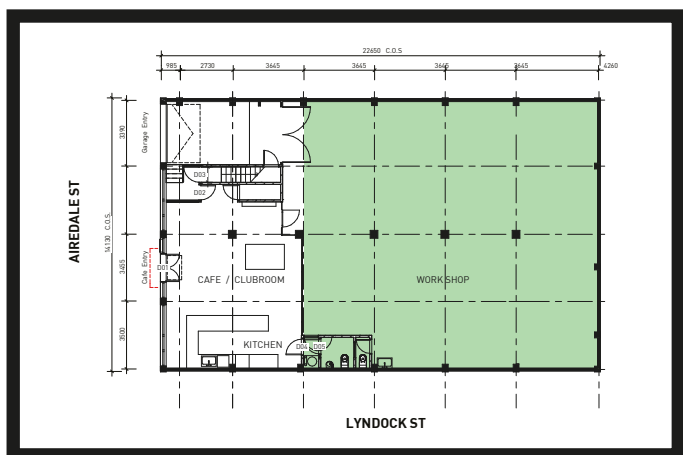

DETAILS

Due to the nature of the space, it's best to chat to us about your shoot, event or ideas. We'll help you design an awesome experience.