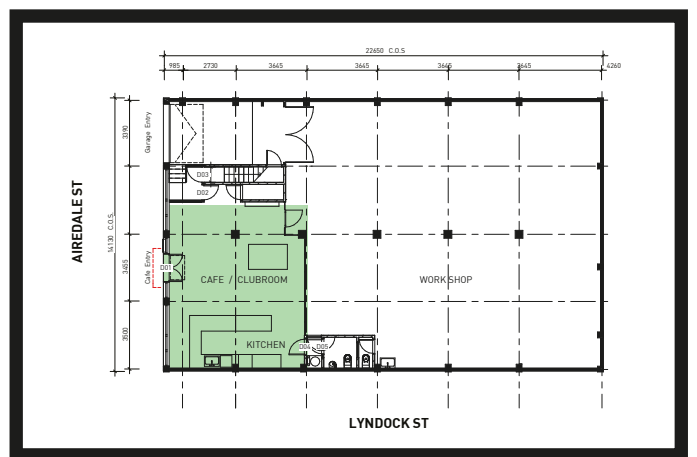

AT A GLANCE

- GALLERY SPACE WITH 8 MOVEABLE WALLS
- CAFE & COMMERCIAL KITCHEN
- STREET ACCESS

THE GALLERY SPACE

Enter through roller doors into the open-plan space and you'll find polished concrete floors, steel-framed windows, 8 modular wall panels and plenty of natural light. The space has easy off-street access, parking and comes fitted with all the power your AV supplier could possibly need.

CAPACITY

Cocktail
Dining
Meeting
Theatre

100
50
30
30

DETAILS

8 moveable walls:
4 X 2.39m H X 2.4m W
4 X 2.39m H X 3.15m W
Ceiling: 3.2m H - Crossbeams: 2.74m H

THE CAFE

Bolted on to our workshop, sits the café. The industrial steel and brick styled space is offset with soft-coloured velvet seating around a large zinc-top dining table. Run by Hero Sandwiches during the week, the cosy space can entertain groups up to 25. Also available for photo shoots and as an add on space to the gallery for catering or an alternative meet and greet entrance.

CAPACITY

Cocktail	25
Dining	10
Meeting	10

DETAILS

Available on evenings and weekends.

THE WORKSHOP & CORPORATE TEAM EVENTS

A fully kitted workshop on the ground floor is where we make stuff, host classes and fix motorcycles. It's also a great space for photoshoots.