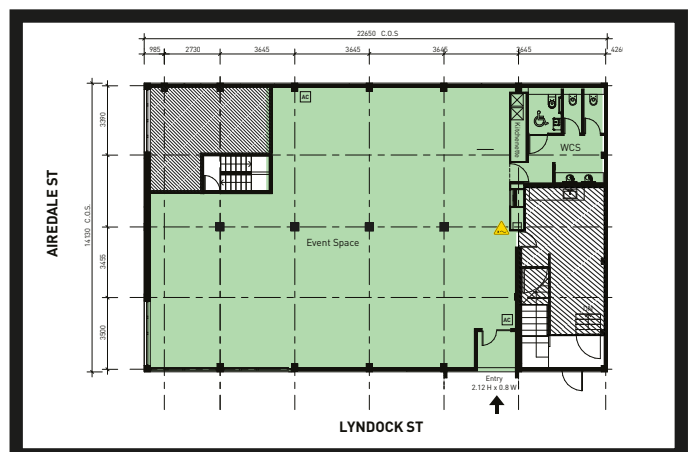

AT A GLANCE

- GALLERY SPACE WITH 8 MOVEABLE WALLS
- CAFE & COMMERCIAL KITCHEN
- STREET ACCESS

THE GALLERY SPACE

Enter through roller doors into the open-plan space and you'll find polished concrete floors, steel-framed windows, 8 modular wall panels and plenty of natural light. The space has easy off-street access, parking and comes fitted with all the power your AV supplier could possibly need.

CAPACITY

Cocktail
Dining
Meeting
Theatre

100
50
30
30

DETAILS

8 moveable walls:
4 X 2.39m H X 2.4m W
4 X 2.39m H X 3.15m W
Ceiling: 3.2m H - Crossbeams: 2.74m H

THE CAFE

Bolted on to our workshop, sits the café. The industrial steel and brick styled space is offset with soft-coloured velvet seating around a large zinc-top dining table. Run by Hero Sandwiches during the week, the cosy space can entertain groups up to 25. Also available for photo shoots and as an add on space to the gallery for catering or an alternative meet and greet entrance.