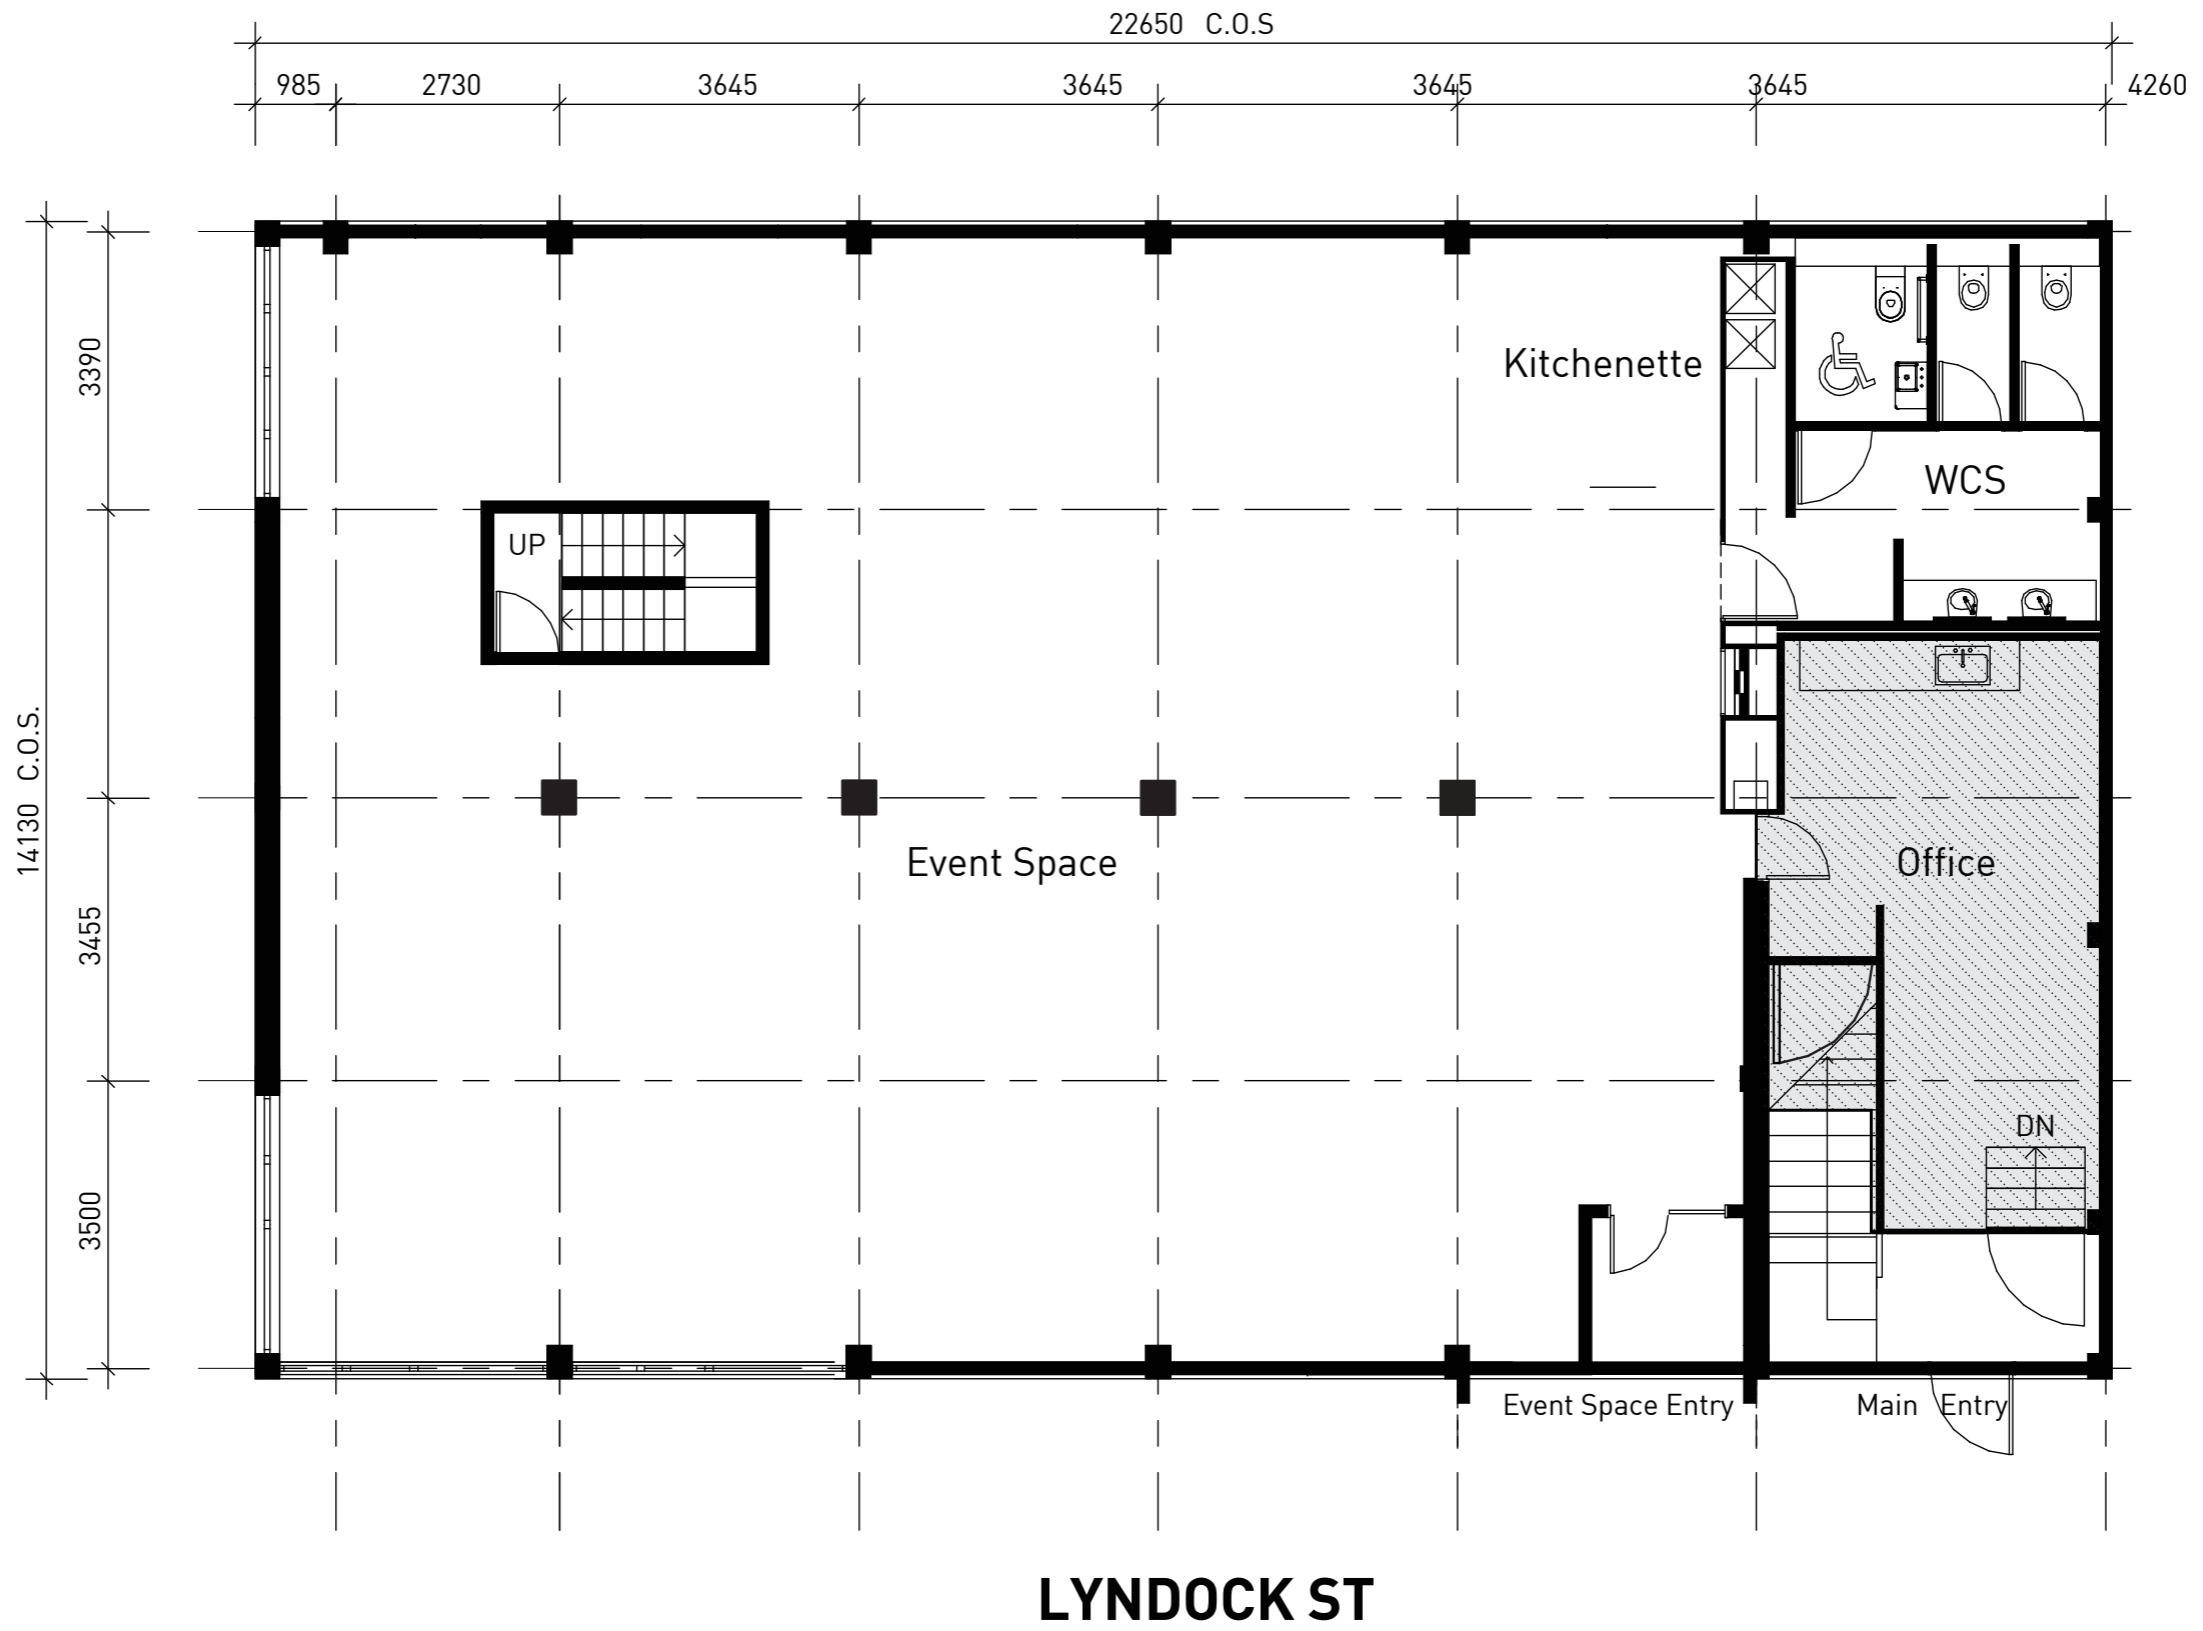

AIREDALE ST

LEVEL 1 FLOOR PLAN